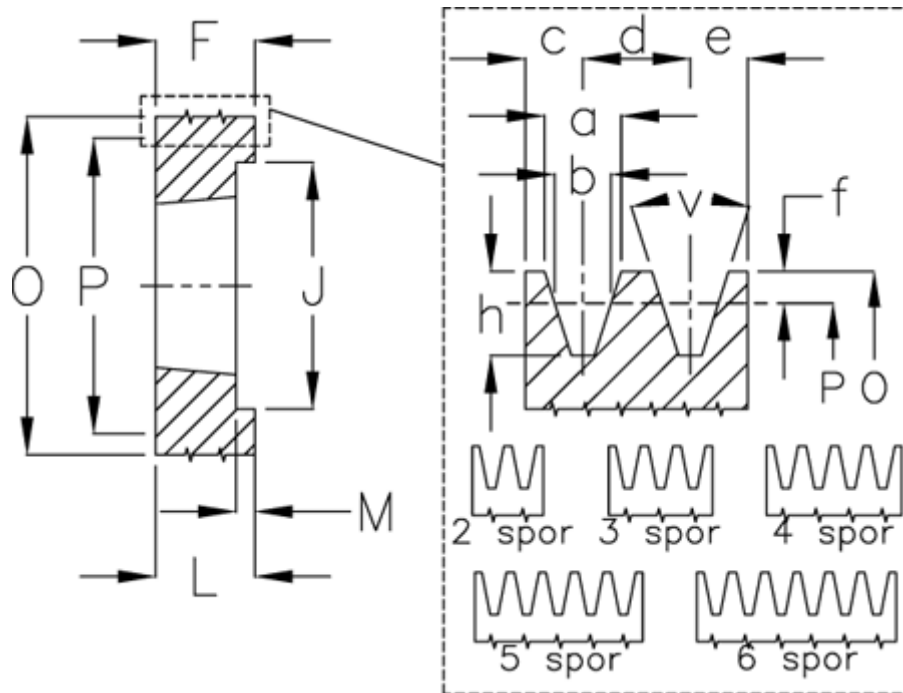

Article number: 604113014006

Description: V-belt pulley SPZ 140/6 TL2517

Measures

a	= 9.7	For bush	= 2517	P	= 140
b	= 8.5	h	= 11.0	Type	= SPZ
Bush ζ max	= 60	J	= 111	v	= 38 degrees
c	= 8.0	K	= -		
d	= 12	L	= 45		
e	= 8.0	m	= 31.0		
f	= 2.0	Number of ribs	= 6		
F	= 76	O	= 144.0		